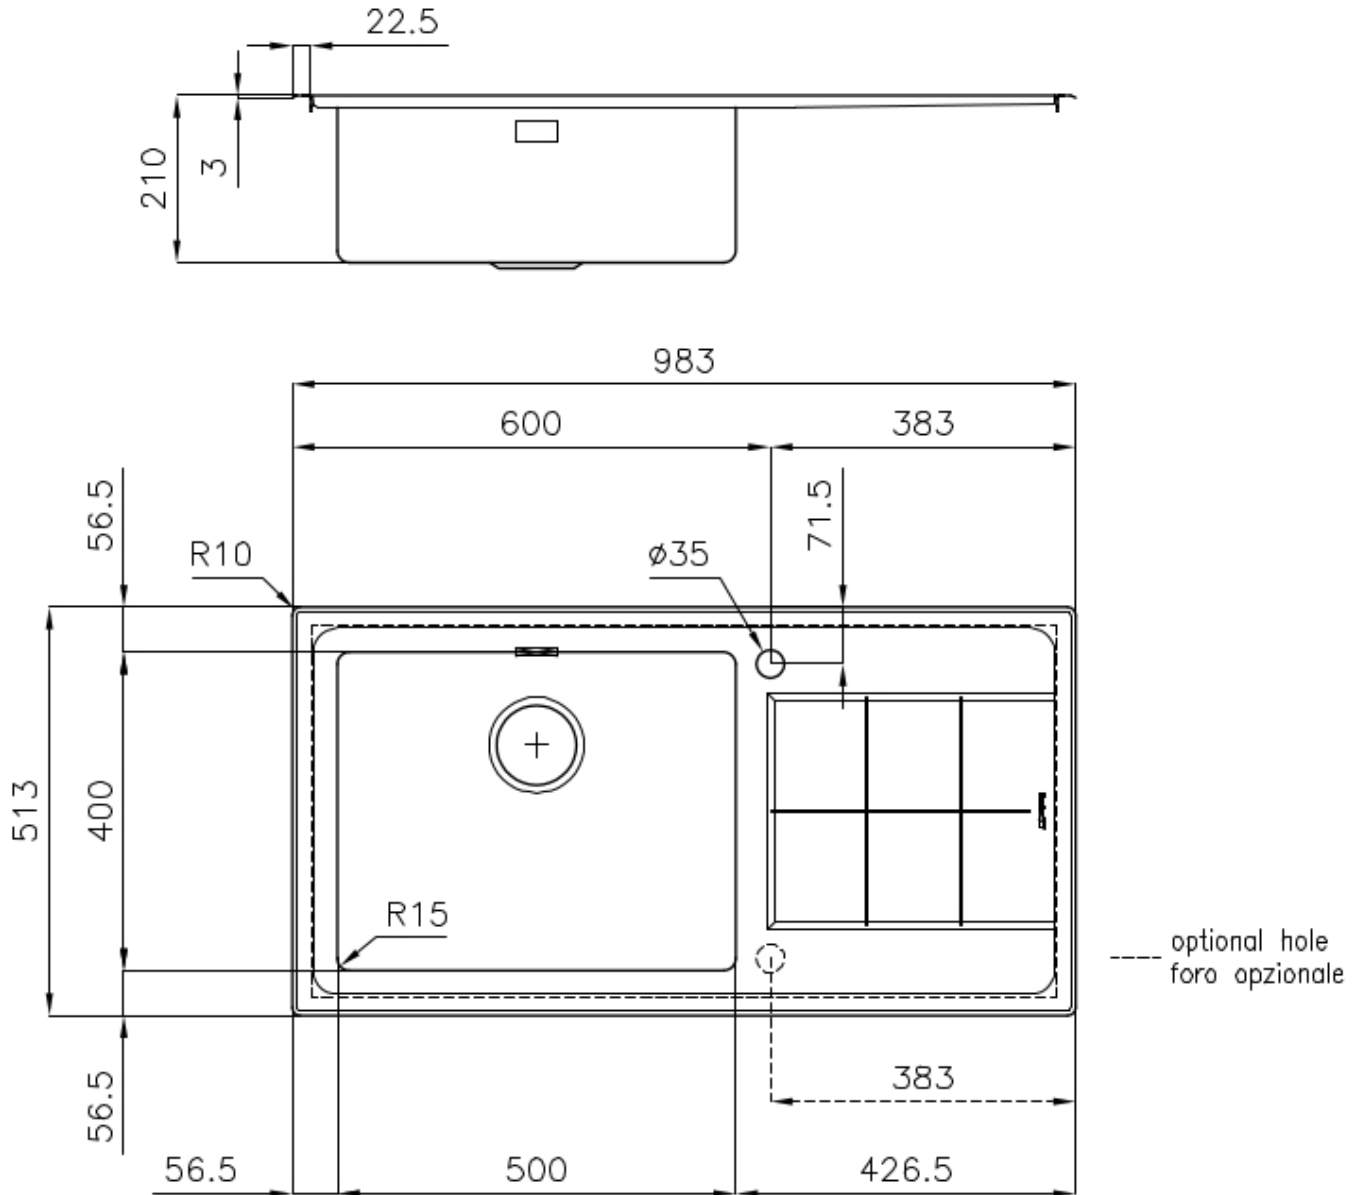

TECHNICAL DATA

OPTIONAL ACCESSORIES