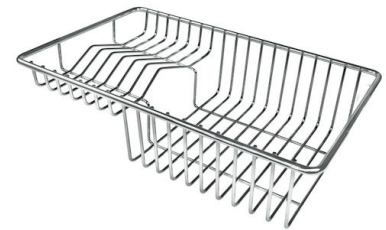

## OPTIONAL ACCESSORIES

**Cestello inox**  
8612 000

**Glass chopping board**  
8631 300

**HPDE Chopping board**  
8657 001

**HPDE Twin chopping board**  
8644 101

**Stainless steel plate rack**  
8100 154

**Stainless steel plate rack**  
8100 303  
\* only in combination with the accessory  
8644 101

**Stainless steel plate rack**  
8100 201

**White bowl**  
8153 100

**Graters kit with ring-holder and  
food collection tray**  
8159 101  
\* only in combination with the accessory  
8644 101